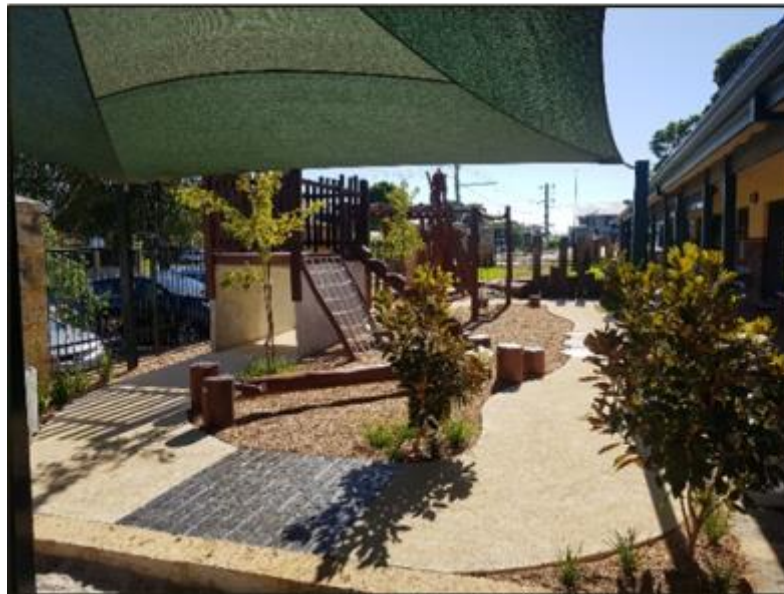

COMMENDED

Schools

St Dominic's Primary School Nature Play

St Dominic's Primary School
Nature Playgrounds

WA

“The space has a pallet of surface textures and well-connected activities. A balanced playspace, with good access to shade, sunlight, quiet play, activities and open lawn”

Public Playspaces Category A <\$500K

COMMENDED

Public Playspaces
Category A <\$500K

Golden Grove Playground Upgrade
Ku-ring-gai Council

NSW

“A leafy and natural play space with a diverse range of play equipment and open ended opportunities for all ages and abilities. An enticing playspace to visit!”