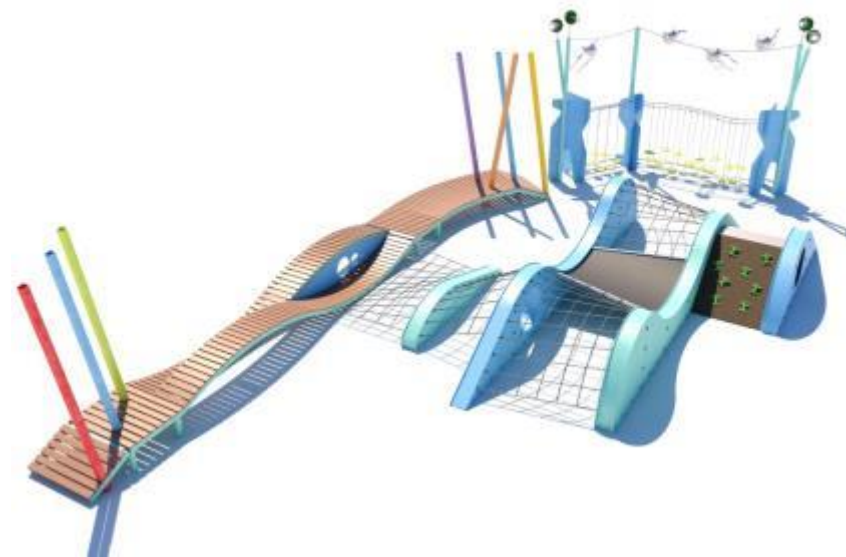

“This playground looks exciting - not like traditional equipment! Caters for young children and their families. The design includes imaginative and explorative play and invites families to stay longer with the provision of shade and lighting”