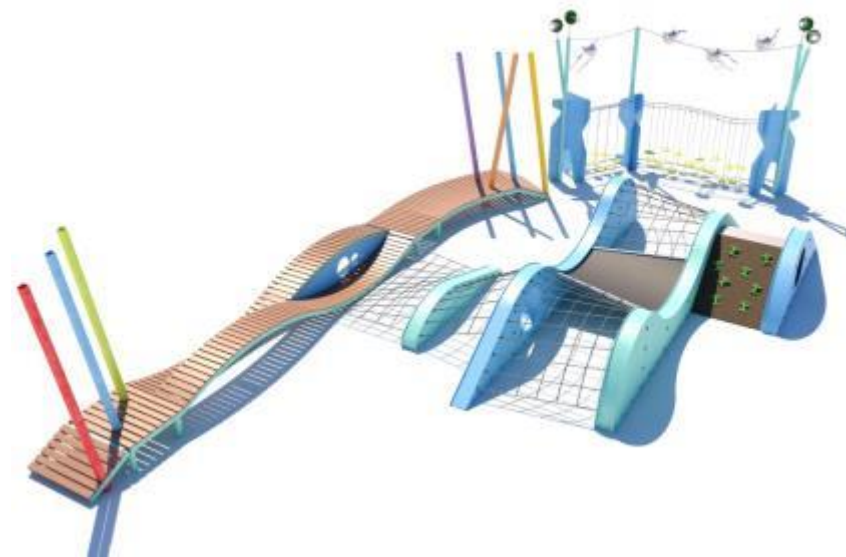

# WINNER

---

Public Playspaces  
Category A <\$500K

**Waterfront Park**  
Darwin Waterfront Corporation

NT

“This playground looks exciting - not like traditional equipment! Caters for young children and their families. The design includes imaginative and explorative play and invites families to stay longer with the provision of shade and lighting”